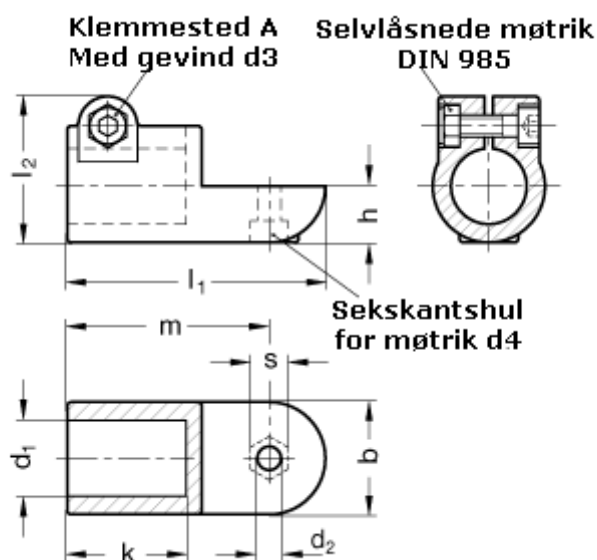

Article number: 20276B50MZ2BL

Description: E+G Swivel clamp connector  
GN276-B50-MZ-2-BL

## Measures

$b = 65$	$m = 115$
$d_1 = B50$	$s = 17$
$d_2 = 10.2$	
$d_3 = M10$	
$d_4 = M10$	
$k = 74.0$	
$l_1 = 148$	
$l_2 = 77.5$	